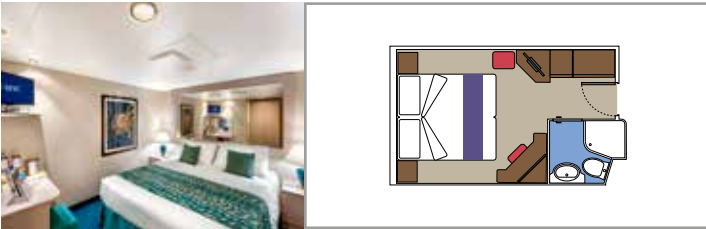

INTERIOR

INCLUDED FACILITIES

Comfortable double or single beds (on request)*

Bathroom with shower, vanity area and hairdryer

Interactive TV, telephone, safe, minibar and air conditioning

Wifi connection available (for a fee)

*Cabin for guests with disabilities or reduced mobility has only single beds.

JUNIOR INTERIOR

IM2

≈13
9-10
4

› Medium deck location