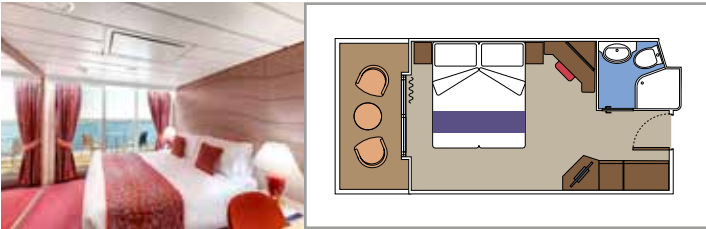

BALCONY

INCLUDED FACILITIES

Comfortable double or single beds (on request)

Bathroom with shower, vanity area with hairdryer

Interactive TV, telephone, safe, minibar and air conditioning

Wifi connection available (for a fee)

DELUXE BALCONY AUREA

BA

≈13
≈3
9-10
3

› Best ship position