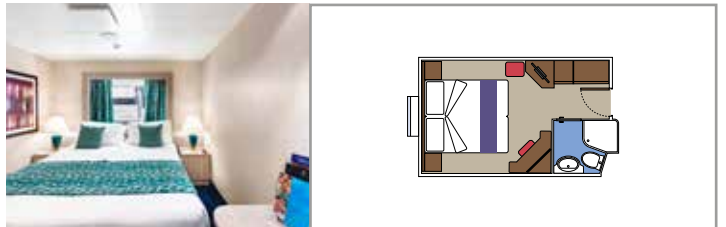

## INCLUDED FACILITIES

- Sitting area with sofa
- Spacious wardrobe
- Comfortable double or single beds (on request)
- Bathroom with bathtub, vanity area with hairdryer
- Interactive TV, telephone, safe, minibar and air conditioning
- Wifi connection available (for a fee)

### JUNIOR OCEAN VIEW WITH OBSTRUCTED VIEW

OO

 ≈13
  7
  2

The images are representative only. Size, layout and furniture may vary (within the same cabin category).

 Cabin size (m<sup>2</sup>)

 Balcony size (m<sup>2</sup>)