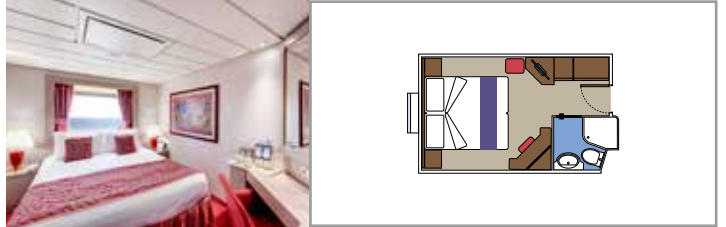

JUNIOR OCEAN VIEW

OM2

≈13
9-10
4

› Medium deck location