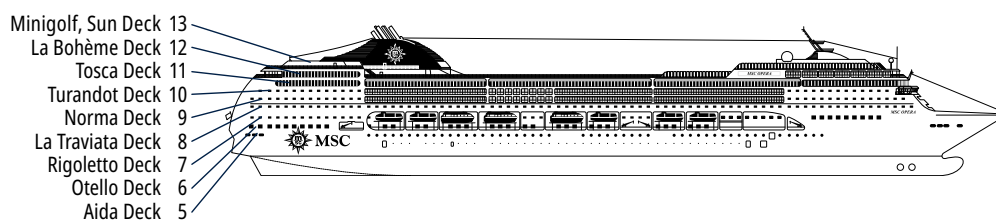

# TECHNICAL CHARACTERISTICS OF THE SHIP

MED PEARL CASINO

TECHNICAL CHARACTERISTICS OF THE SHIP	
GROSS TONNAGE	65.591
LENGTH / BEAM / HEIGHT	274,9 m / 28,8 m / 54 m
DECKS	13, included 9 for guests
LIFTS	9
VOLTAGE (IN CABIN)	110/220 volts
MAXIMUM SPEED	20,3 knots
STABILIZERS	Stabilized with 2 fins
NUMBER OF PASSENGERS	2.658
NUMBER OF CABINS	1.075, included 6 for guests with disabilities or reduced mobility
CREW MEMBERS	Approx. 742
POOLS	3, with child-appropriate areas
WHIRLPOOLS	2 whirlpool baths