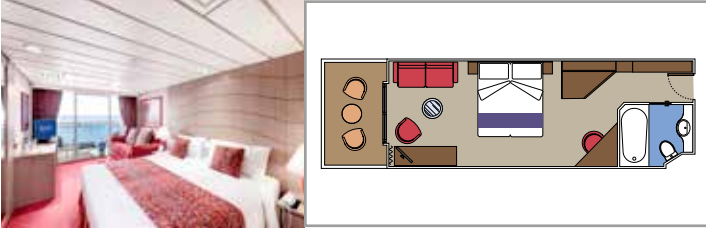

SUITE AUREA

INCLUDED FACILITIES

- Sitting area with sofa
- Spacious wardrobe
- Comfortable double or single beds (on request)
- Bathroom with bathtub, vanity area with hairdryer
- Interactive TV, telephone, safe, minibar and air conditioning
- Wifi connection available (for a fee)

JUNIOR SUITE AUREA

SR1

≈23 ≈5 12 4

The images are representative only. Size, layout and furniture may vary (within the same cabin category).

Cabin size (m²)

Balcony size (m²)

Deck location

Accommodating up to