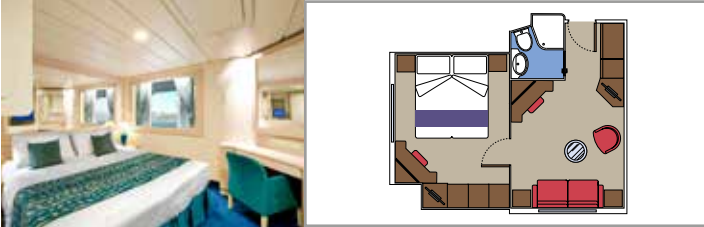

OCEAN VIEW

INCLUDED FACILITIES

- Window with sea view
- Relaxing armchair
- Comfortable double or single beds (on request)
- Bathroom with shower, vanity area with hairdryer
- Interactive TV, telephone, safe, minibar and air conditioning
- Wifi connection available (for a fee)

PREMIUM OCEAN VIEW

OL1

≈22
9
4

› Low deck location