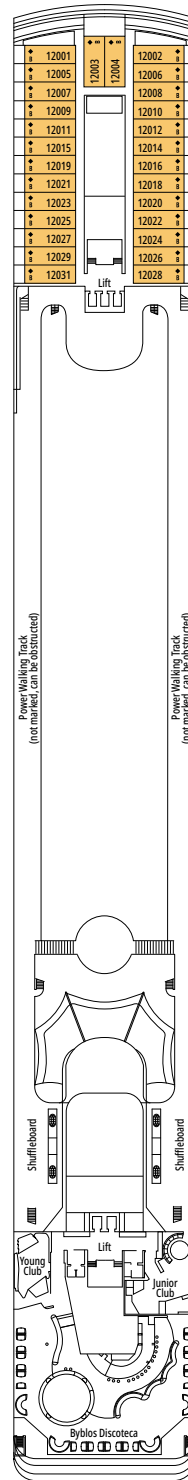

BYBLOS DISCOTECA

LE PISCINE

DECK 8
LA TRAVIATA

DECK 9
NORMA

DECK 12
LA BOHÈME

DECK 13
MINIGOLF, SUN DECK