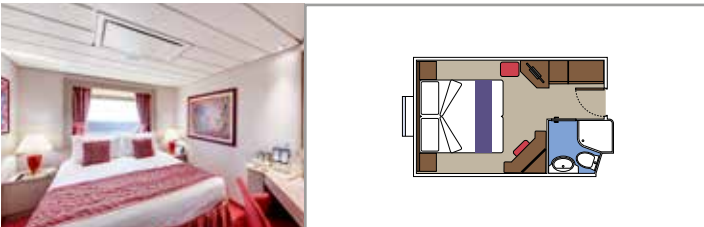

JUNIOR OCEAN VIEW

OM1

≈13
7-8
4

› Low deck location