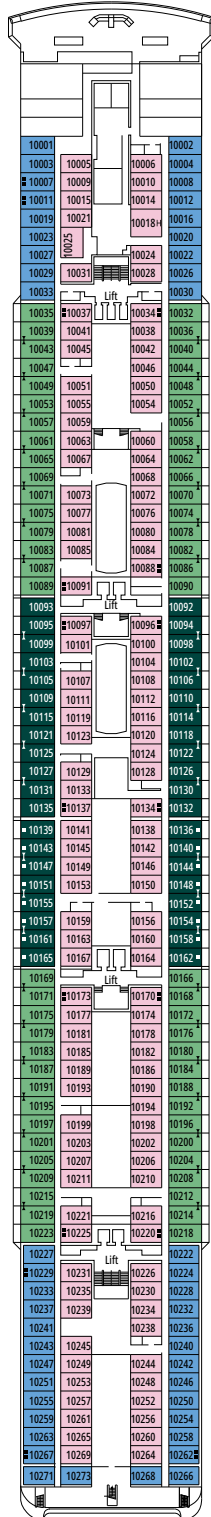

BYBLOS DISCOTECA

LE PISCINE

DECK 8
LA TRAVIATA

DECK 9
NORMA

DECK 12
LA BOHÈME

DECK 13
MINIGOLF, SUN DECK