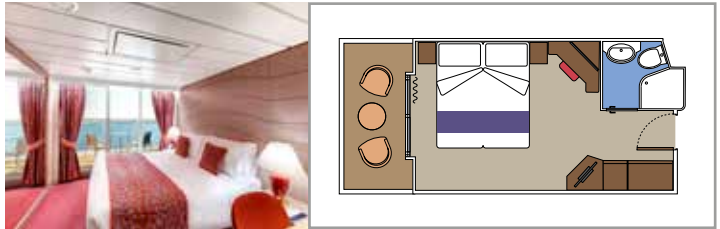

## INCLUDED FACILITIES

- Sitting area with sofa
- Spacious wardrobe
- Comfortable double or single beds (on request)
- Bathroom with bathtub, vanity area with hairdryer
- Interactive TV, telephone, safe, minibar and air conditioning
- Wifi connection available (for a fee)

### DELUXE BALCONY AUREA

BA

 ≈13
  ≈3
  9-10
  3

› Best ship position

### JUNIOR BALCONY

BM1

 ≈13
  ≈3
  9-10
  3

The images are representative only. Size, layout and furniture may vary (within the same cabin category).

 Cabin size (m<sup>2</sup>)

 Balcony size (m<sup>2</sup>)