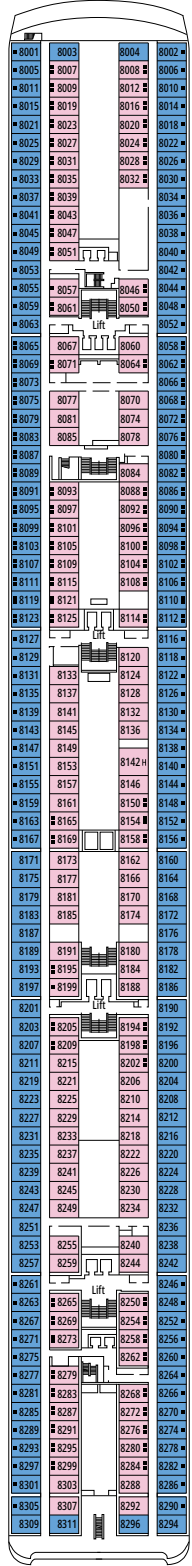

BYBLOS DISCOTECA

LE PISCINE

DECK 8
LA TRAVIATA

DECK 12
LA BOHÈME

DECK 13
MINIGOLF, SUN DECK