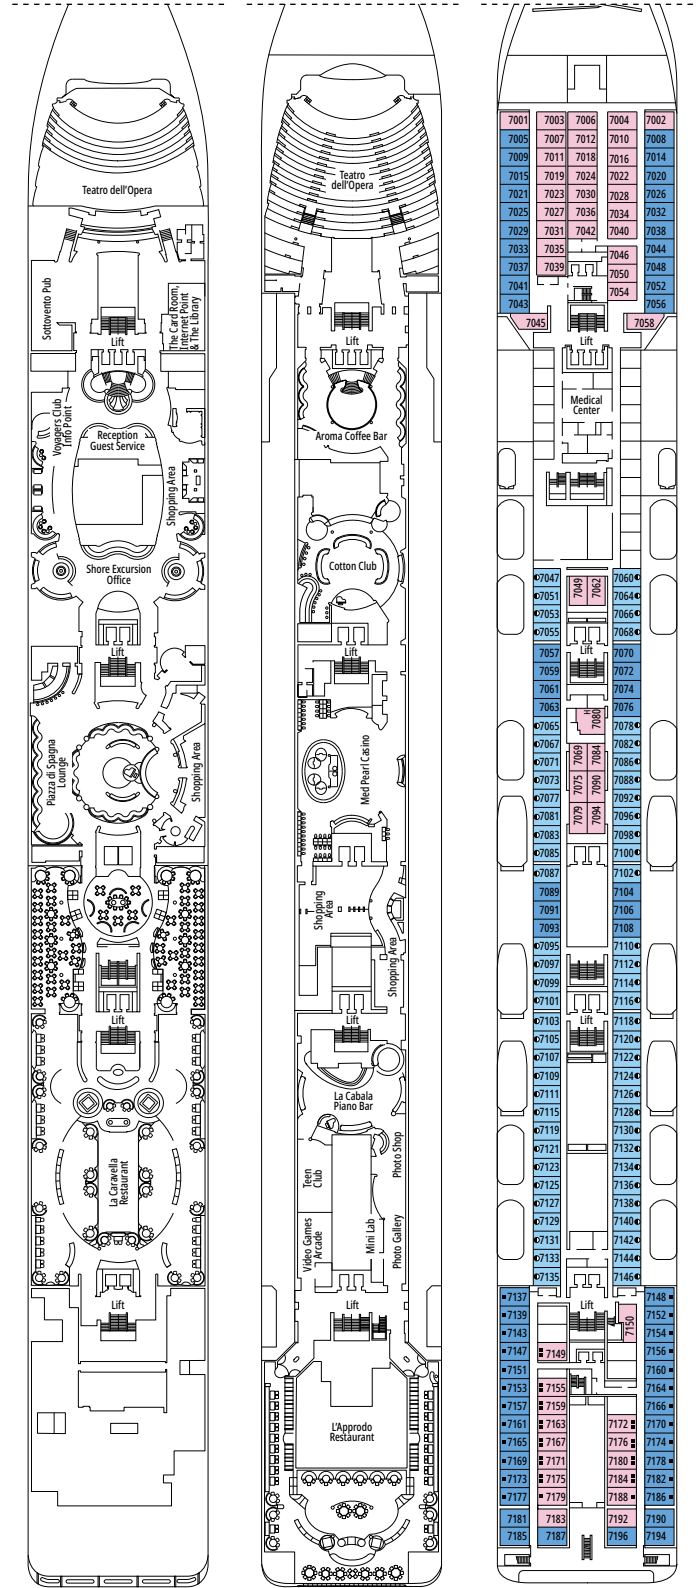

DECK 5
AIDA

DECK 6
OTELLO

DECK 7
RIGOLETTO

Ship configuration, data and descriptions may be subject to change depending on the season and on the destination and must be verified at the time of booking.