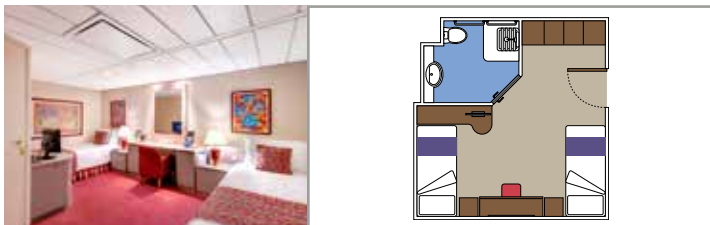

INTERIOR

Available in:

- › **Junior Interior (IM1)**
  cabin size ≈21m²; medium deck location (deck 7-8)
- › **Junior Interior (IM2)**
  cabin size ≈21m²; low deck location (deck 9-10)

Cabin for guests with disabilities or reduced mobility has only single beds.
The image is representative only; the size, layout and furniture may vary (within the same cabin category).

FACILITIES FOR GUESTS WITH DISABILITIES OR REDUCED MOBILITY

Cabin door width	88 cm
Bathroom door width	88 cm
Size of cabin (floor space)	21 m²
Size of bathroom	2,5 m²
Is there a fold-down seat in the shower?	Yes
Height of seat from the floor	48 cm
Does the WC seat have grab rails?	Yes
Are wheelchairs available on board?	In limited numbers*
Are all decks/public areas accessible?	Yes
Are all lifeboats wheelchair-accessible?	No**
Do the lifts have deck indicators?	Visual, Audio & Braille
Can severely visually impaired/blind guests be catered for on the cruise?	Only with full-time carer

* Only for embarkation, disembarkation and emergencies.

** In the event of an emergency, dedicated personnel will help guests with disabilities or reduced mobility to board lifeboats.