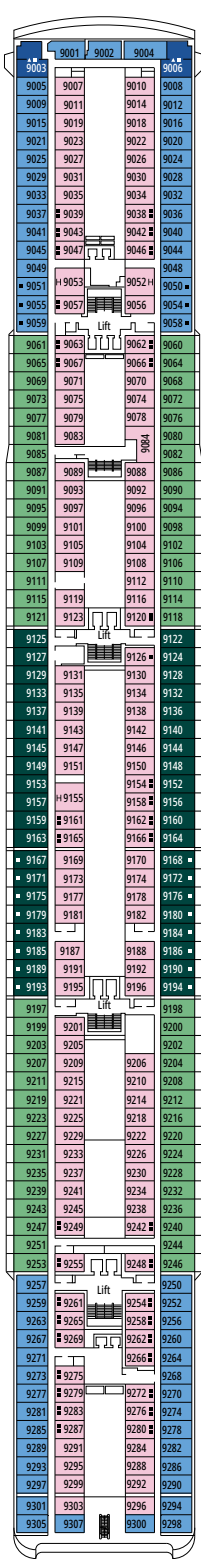

BYBLOS DISCOTECA

LE PISCINE

DECK 9
NORMA

DECK 12
LA BOHÈME

DECK 13
MINIGOLF, SUN DECK