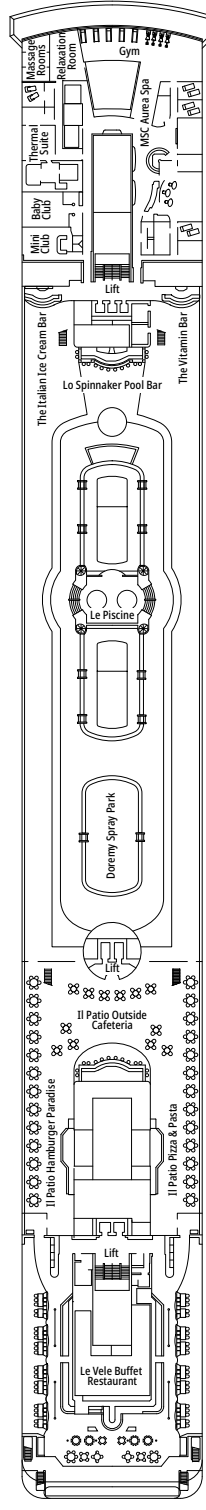

BYBLOS DISCOTECA

LE PISCINE

DECK 8
LA TRAVIATA

DECK 9
NORMA

DECK 12
LA BOHÈME

DECK 13
MINIGOLF, SUN DECK