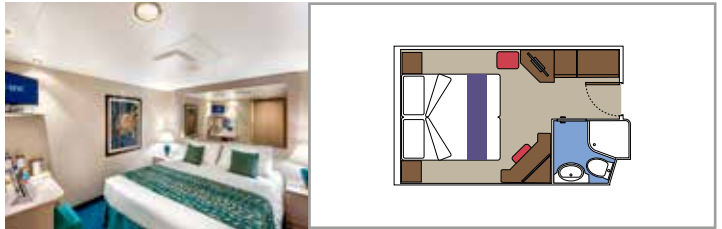

## INCLUDED FACILITIES

- Sitting area with sofa
- Spacious wardrobe
- Comfortable double or single beds (on request)
- Bathroom with bathtub, vanity area with hairdryer
- Interactive TV, telephone, safe, minibar and air conditioning
- Wifi connection available (for a fee)

## INCLUDED FACILITIES

Comfortable double or single beds (on request)

Bathroom with shower, vanity area with hairdryer

Interactive TV, telephone, safe, minibar and air conditioning

Wifi connection available (for a fee)

## INCLUDED FACILITIES

Comfortable double or single beds (on request)\*

Bathroom with shower, vanity area and hairdryer

Interactive TV, telephone, safe, minibar and air conditioning

Wifi connection available (for a fee)

### JUNIOR INTERIOR

IM1

 ≈13
  7-8
  4

› Low deck location

The images are representative only. Size, layout and furniture may vary (within the same cabin category).

 Cabin size (m<sup>2</sup>)

 Balcony size (m<sup>2</sup>)